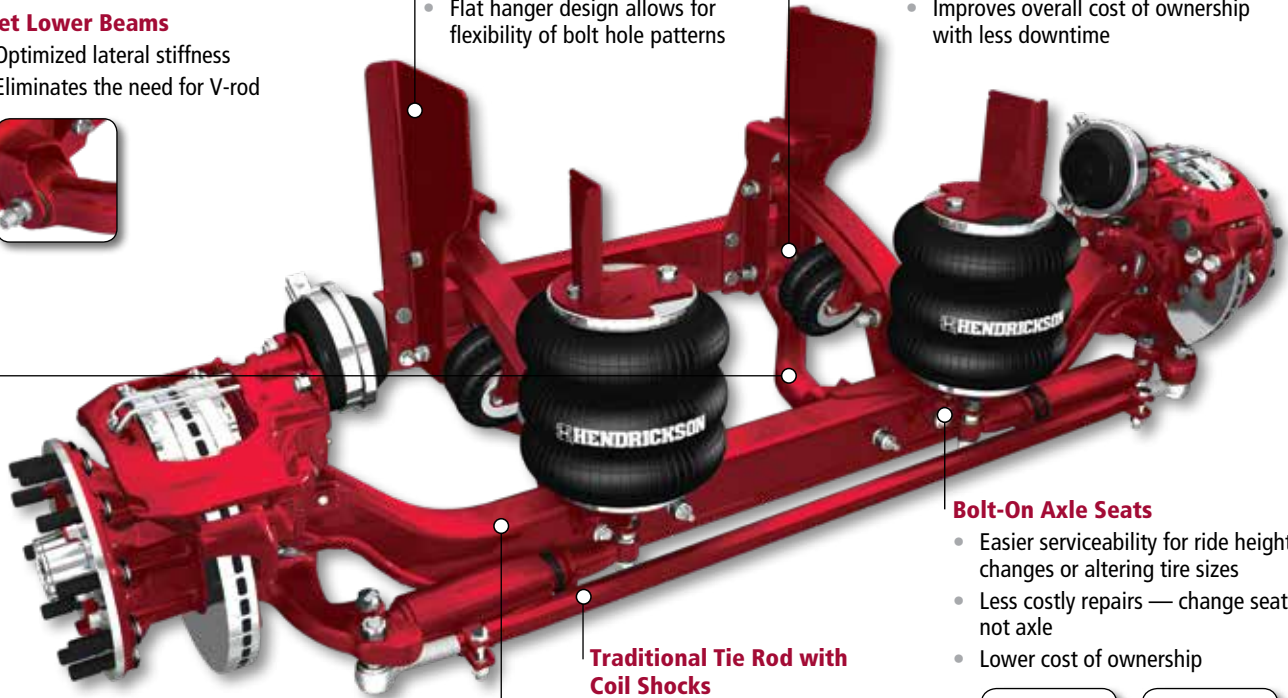

COMPOSILITE® EX TRUCK Features and Benefits

EST Truck Steer 13.5K

Inset Lower Beams

- Optimized lateral stiffness
- Eliminates the need for V-rod

Weld-Free Hanger Design

- No welding on front side of rail hangers minimizes stress risers
- Flat hanger design allows for flexibility of bolt hole patterns

Zero-Torsion Rubber Bushings

- Provides increased durability and bushing life
- Improves overall cost of ownership with less downtime

Bolt-On Axle Seats

- Easier serviceability for ride height changes or altering tire sizes
- Less costly repairs — change seats, not axle
- Lower cost of ownership

Traditional Tie Rod with Coil Shocks

- CTR Compliant Tie Rod option is recommended for tag applications

Patented STEERTEK Axle Technology

- Proven design on front steer applications
- Weld-free axle connection
- Increased structural durability and warranty coverage