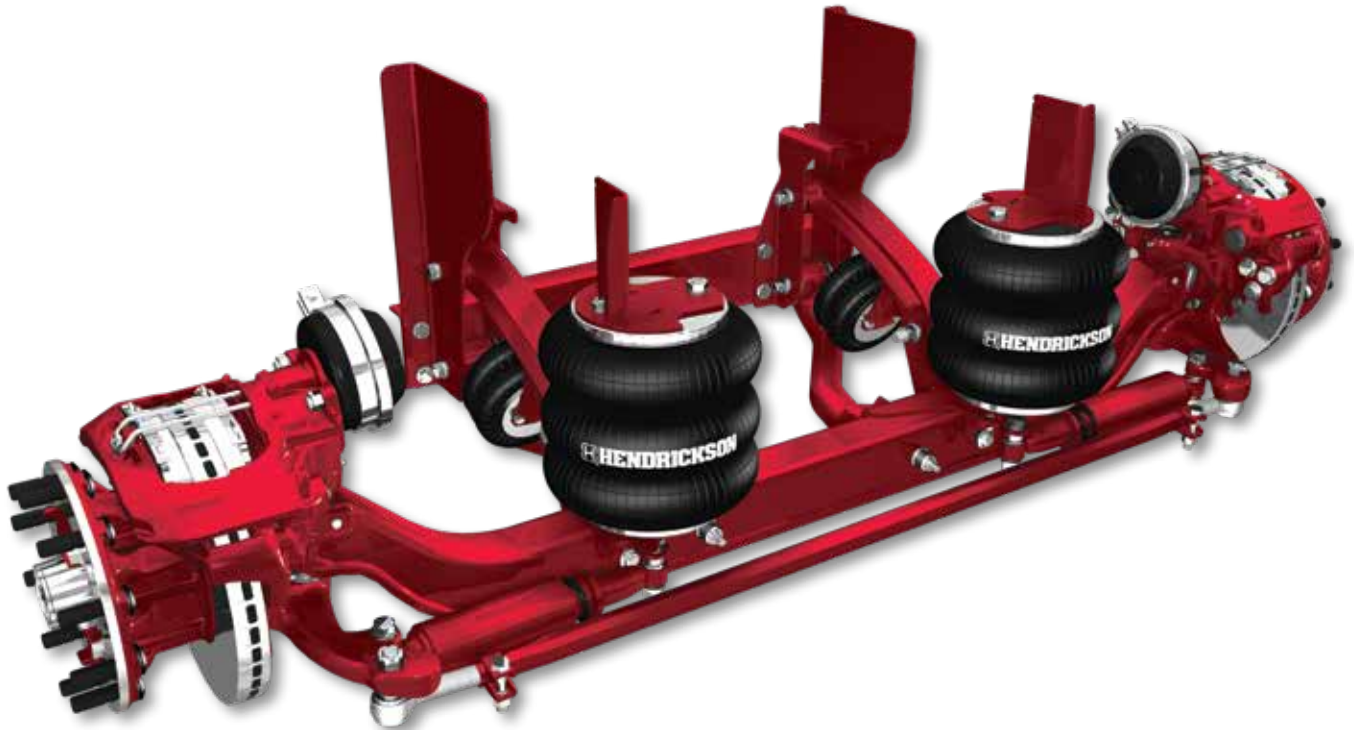

- Extreme structural warranty
- Lighter weight
- More durable

- Available with Drum or Air Disc Brakes: such as Bendix, Meritor and coming soon, Hendrickson MAXX22T™
- Aluminum upper beams help provide a total suspension weight of 835 pounds — a reduction of 13 pounds
- Same package spacing as the prior SC and FX models
- The inset lower beams allow COMPOSILITE® EX to provide maximum clearance for any roll-off market requirements
- Structural warranty\* on all Hendrickson-made components moved from 5- to 7-year coverage

# COMPOSILITE® EX TRUCK Features and Benefits

### Inset Lower Beams

- Optimized lateral stiffness
- Eliminates the need for V-rod