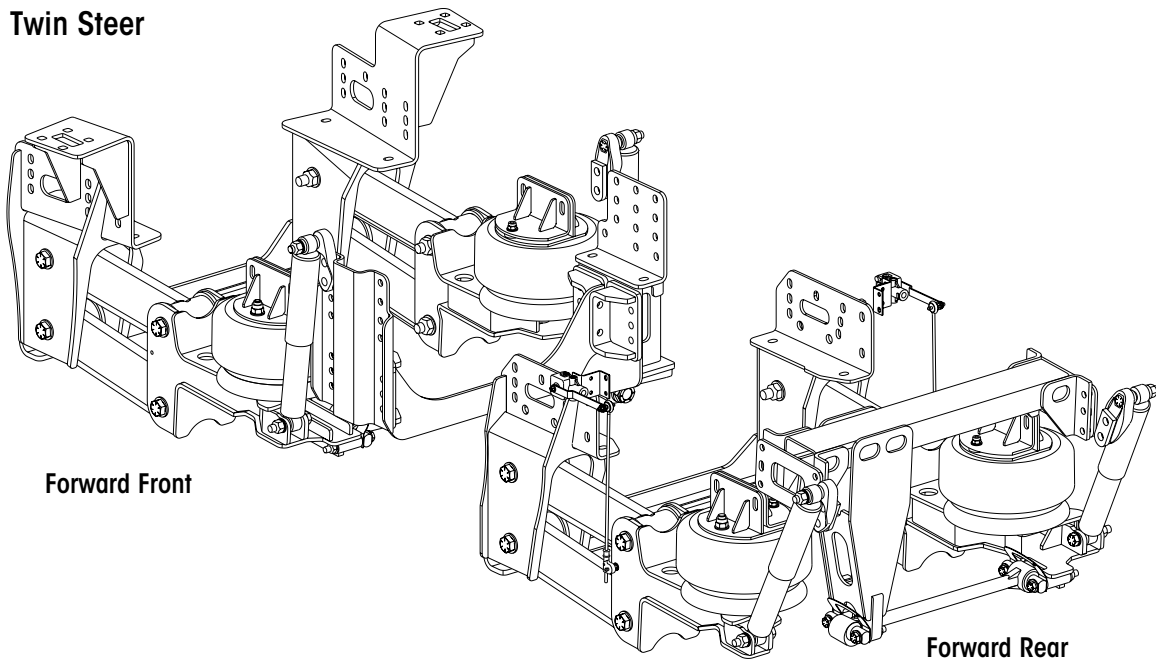

Twin Steer

Forward Front

Forward Rear

Twin Steer Forward Front and Single Steer

KEY NO.	PART NO.	DESCRIPTION	VEHICLE QTY.	KEY NO.	PART NO.	DESCRIPTION	VEHICLE QTY.
1		Frame Hanger		30	62350-760	Torque Rod Assembly, Includes Key Nos. 31-36	1
	68048-001	LHF	1	31		*Torque Rod Bushings	
	68048-002	RHF	1	32		*End Washer	
2	68050-000	Cross Member	1	33		*5/8" Lockwasher	
3	50764-007	3/4"-10 UNC x 2 1/2" Bolt	8	34		*5/8"-11 UNC x 1 1/4" Bolt	
4	22962-001	3/4" Washer	16	35		*1 1/4" Washer	
5	49842-000	3/4"-10 UNC Locknut	8	36		*1 1/4"-12 UNF Locknut	
6	59536-000	Beam Assembly, Includes Key No. 7	4	37	68387-000	Torque Rod Shim	As Req.
7	59528-001	Beam Bushing	8	38	32043-019	5/8"-11 UNC x 5 1/2" Hex Bolt	1
8	59803-000	Thrust Washer	16	39	32043-026	5/8"-11 UNC x 7 1/2" Hex Bolt	1
9		Axle Seat		40	22962-004	5/8"-Hardened Washer	4
	68036-000	LHF	1	41	47764-000	5/8"-11 UNC Locknut	2
	68038-002	RHF	1	42		Transverse Torque Rod Bracket	1
10	48941-002	1"-8 UNC x 8" Bolt	8		68667-000	For vehicles built after 04/09	
11	22962-008	1" Hardened Flat Washer	16	43		Cross Channel Frame Mounting Bracket	1
12	48942-000	1"-8 UNC Locknut	8	a	68639-000	For vehicles built after 04/09	
13	67793-002	Air Spring	2	b	68117-000	For vehicles built prior to 04/09	
14	67751-000	Outer Air Spring Mounting Bracket	2	44	68118-000	Cross Channel Bracket	4
15	67752-000	Inner Air Spring Mounting Bracket	2	45	68119-000	Cross Channel Plate	1
16	17700-015	3/4"-16 UNF Locknut	2	46	57977-000	Height Control Valve Assembly	2
17	22962-001	3/4" Washer	2			Includes Key Nos. 47-49	
18	24531-011	1/2"-13 UNC x 1" Bolt	2	47		*HCV Mounting Bracket	
19	22962-011	1/2"-Hardened Flat Washer	6	48		*1/4"-Hardened Washer	
20	17700-010	1/2"-13 UNC Nylocknut	4	49		*1/4"-20 UNC Locknut	
21	60665-005L	Shock Absorber	2	50	58994-010L	Height Control Valve Linkage Assembly,	2
22	67463-001	Upper Shock Bracket Assembly	2			Includes Key Nos. 51-57	
23	50764-010	3/4"-10 UNC x 4 1/4" Bolt	2	51		*Extension Rod	
24	22962-001	3/4"-Hardened Flat Washer	2	52		*Adjustment Valve Arm Joint	
25	49842-000	3/4"-10 UNC Locknut	2	53		*Valve Arm Clamp	
26	68623-000	Shock Bracket Spacer	1	54		*5/16"-18 UNC Valve Arm Stud	
27	50764-010	3/4"-10 UNC x 4 1/4" Bolt	2	55		*5/16"-18 UNC Locknut	
28	22962-001	3/4"-Hardened Flat Washer	4	56		*5/16"-Hardened Washer	
29	49842-000	3/4"-10 UNC Locknut	2	57		*5/16"-18 UNC Locknut	