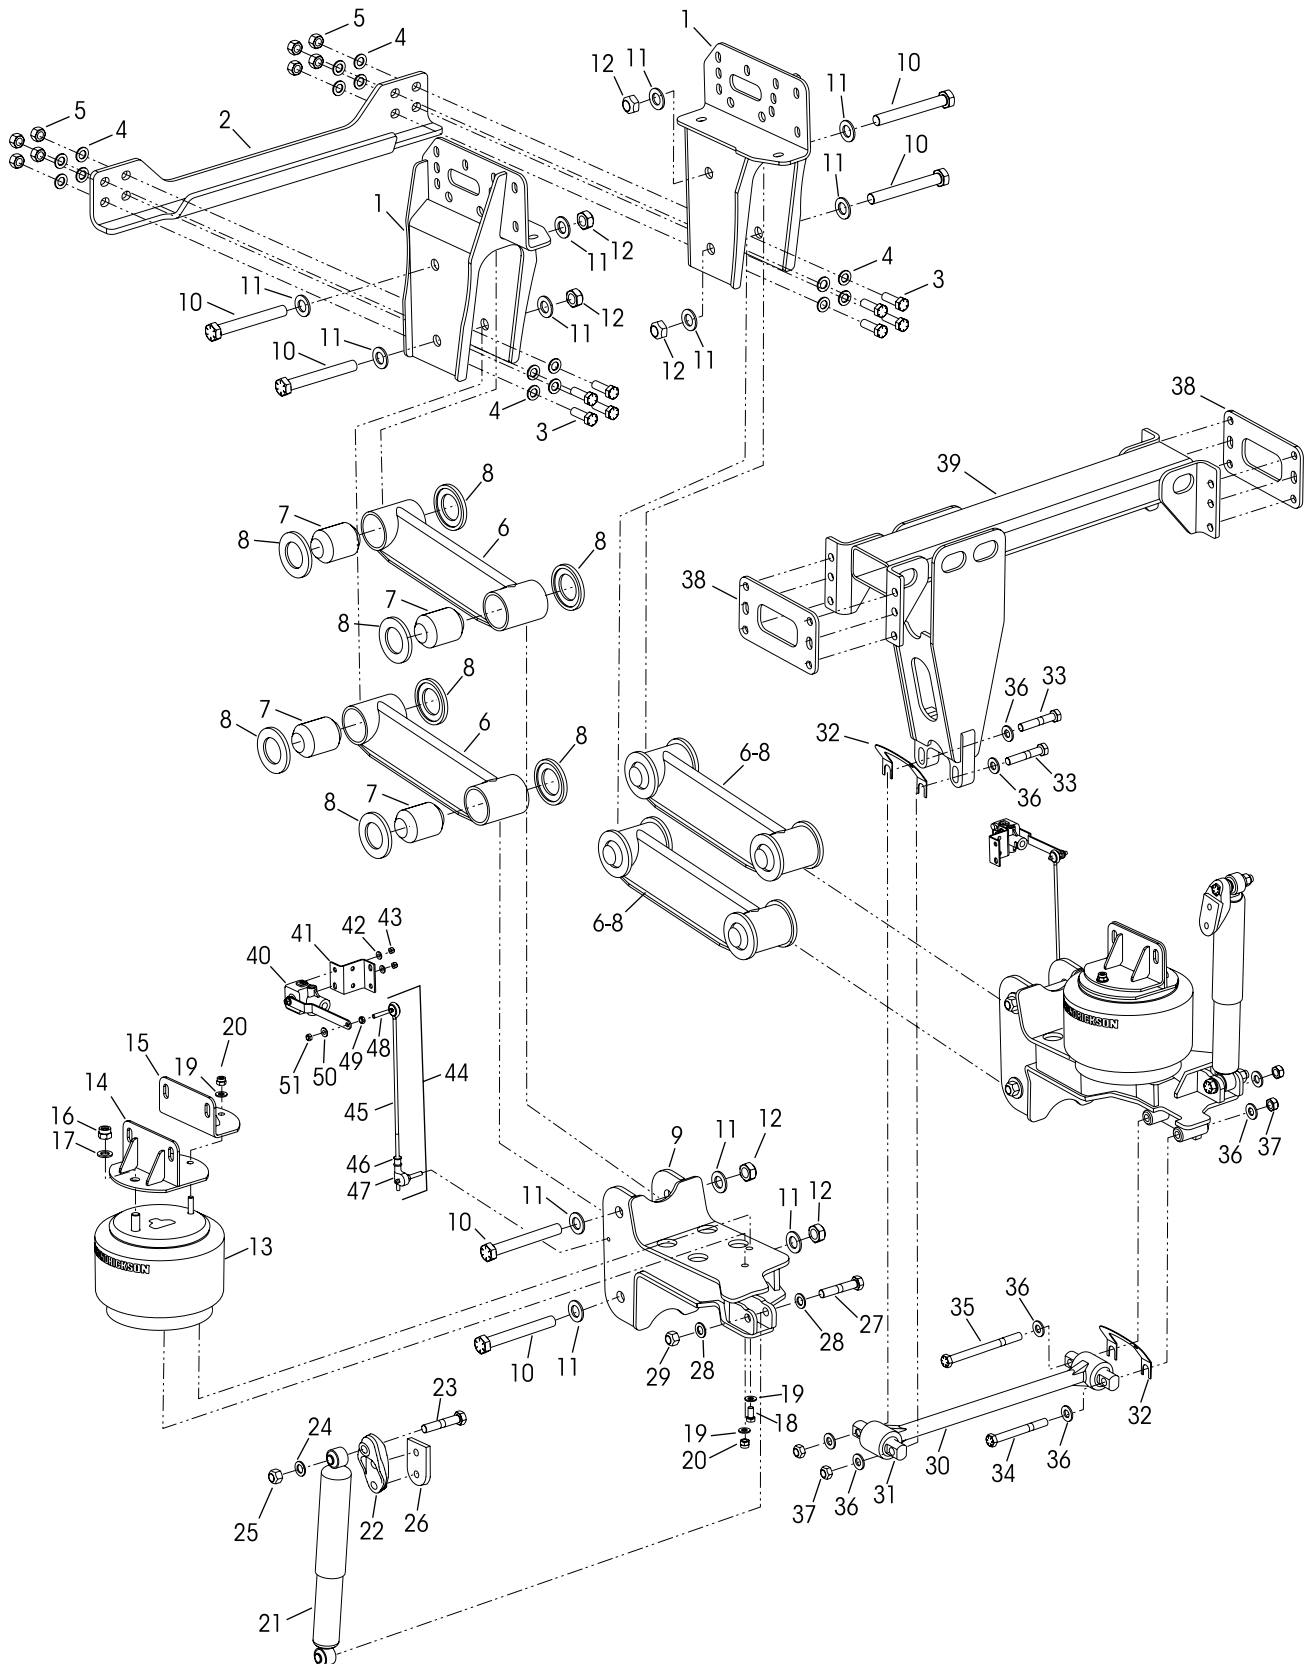

NOTE: * Item included in kit / assembly only, part not sold separately.

Twin Steer Forward Rear

KEY NO.	PART NO.	DESCRIPTION	VEHICLE QTY.	KEY NO.	PART NO.	DESCRIPTION	VEHICLE QTY.
1		Frame Hanger		26	68623-000	Shock Bracket Spacer	2
	68047-001	LHR	1	27	50764-010	3/4"-10 UNC x 4 1/4" Bolt	2
	68047-002	RHR	1	28	22962-001	3/4"-Hardened Flat Washer	4
2	68051-000	Cross Member	2	29	49842-000	3/4"-10 UNC Locknut	2
3	50764-007	3/4"-10 UNC x 2 1/2" Bolt	8	30	62000-565	Torque Rod Assembly, Includes Key No. 31	1
4	22962-001	3/4" Washer	16	31		*Torque Rod Bushing	
5	49842-000	3/4"-10 UNC Locknut	8	32	68387-000	Torque Rod Shim	As Req.
6	59536-000	Beam Assembly, Includes Key No. 7	4	33	32043-009	5/8"-11 UNC x 3 1/2" Hex Bolt	2
7	59528-001	Beam Bushing	8	34	32043-019	5/8"-11 UNC x 5 1/2" Hex Bolt	1
8	59803-000	Thrust Washer	16	35	32043-026	5/8"-11 UNC x 7 1/2" Hex Bolt	1
9		Axle Seat		36	22962-004	5/8"-Hardened Washer	8
	68038-001	LHR	1	37	47764-000	5/8"-11 UNC Locknut	4
	68037-000	RHR	1	38	68120-000	Cross Tube Frame Bracket	2
10	48941-002	1"-8 UNC x 8" Bolt	8	39	68184-000	Cross Tube Assembly	1
11	22962-008	1" Hardened Flat Washer	16	40	57977-000	Height Control Valve Assembly	2
12	48942-000	1"-8 UNC Locknut	8			Includes Key Nos. 41-43	
13	67793-002	Air Spring	2	41		*HCV Mounting Bracket	
14	67751-000	Outer Air Spring Mounting Bracket	2	42		*1/4"-Hardened Washer	
15	67752-000	Inner Air Spring Mounting Bracket	2	43		*1/4"-20 UNC Locknut	
16	17700-015	3/4"-16 UNF Locknut	2	44	58994-002	Height Control Valve Linkage Assembly,	2
17	22962-001	3/4" Washer	2			Includes Key Nos. 45-51	
18	24531-011	1/2"-13 UNC x 1" Bolt	2	45		*Extension Rod	
19	22962-011	1/2"-Hardened Flat Washer	6	46		*Adjustment Valve Arm Joint	
20	17700-010	1/2"-13 UNC Nylocknut	4	47		*Valve Arm Clamp	
21	60665-005L	Shock Absorber	2	48		*5/16"-18 UNC Valve Arm Stud	
22	67463-001	Upper Shock Bracket Assembly	2	49		*5/16"-18 UNC Locknut	
23	50764-010	3/4"-10 UNC x 4 1/4" Bolt	2	50		*5/16"-Hardened Washer	
24	22962-001	3/4"-Hardened Flat Washer	2	51		*5/16"-18 UNC Locknut	
25	49842-000	3/4"-10 UNC Locknut	2				