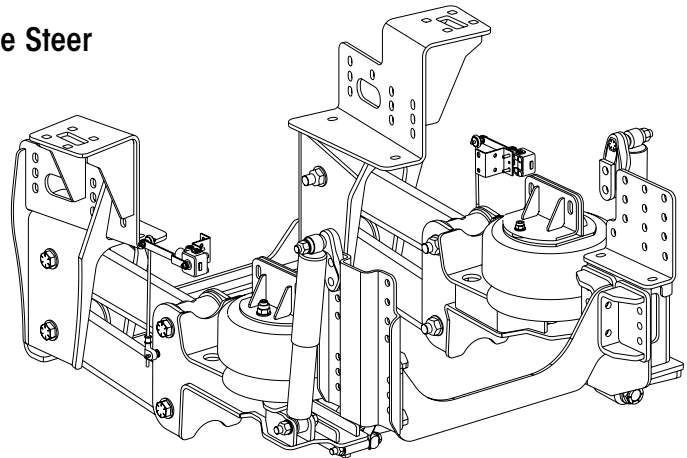

Twin Steer

Forward Front

Forward Rear

Twin Steer Forward Front and Single Steer

KEY NO.	PART NO.	DESCRIPTION	VEHICLE QTY.	KEY NO.	PART NO.	DESCRIPTION	VEHICLE QTY.
1		Frame Hanger		30	62350-760	Torque Rod Assembly, Includes Key Nos. 31-36	1
	68048-001	LHF	1	31		*Torque Rod Bushings	
	68048-002	RHF	1	32		*End Washer	
2	68050-000	Cross Member	1	33		*5/8" Lockwasher	
3	50764-007	3/4"-10 UNC x 2 1/2" Bolt	8	34		*5/8"-11 UNC x 1 1/4" Bolt	
4	22962-001	3/4" Washer	16	35		*1 1/4" Washer	
5	49842-000	3/4"-10 UNC Locknut	8	36		*1 1/4"-12 UNF Locknut	
6	59536-000	Beam Assembly, Includes Key No. 7	4	37	68387-000	Torque Rod Shim	As Req.
7	59528-001	Beam Bushing	8	38	32043-019	5/8"-11 UNC x 5 1/2" Hex Bolt	1
8	59803-000	Thrust Washer	16	39	32043-026	5/8"-11 UNC x 7 1/2" Hex Bolt	1
9		Axle Seat		40	22962-004	5/8"-Hardened Washer	4
	68036-000	LHF	1	41	47764-000	5/8"-11 UNC Locknut	2
	68038-002	RHF	1	42		Transverse Torque Rod Bracket	1
10	48941-002	1"-8 UNC x 8" Bolt	8		68667-000	For vehicles built after 04/09	
11	22962-008	1" Hardened Flat Washer	16	43		Cross Channel Frame Mounting Bracket	1
12	48942-000	1"-8 UNC Locknut	8	a	68639-000	For vehicles built after 04/09	
13	67793-002	Air Spring	2	b	68117-000	For vehicles built prior to 04/09	
14	67751-000	Outer Air Spring Mounting Bracket	2	44	68118-000	Cross Channel Bracket	4
15	67752-000	Inner Air Spring Mounting Bracket	2	45	68119-000	Cross Channel Plate	1
16	17700-015	3/4"-16 UNF Locknut	2	46	57977-000	Height Control Valve Assembly	2
17	22962-001	3/4" Washer	2			Includes Key Nos. 47-49	
18	24531-011	1/2"-13 UNC x 1" Bolt	2	47		*HCV Mounting Bracket	
19	22962-011	1/2"-Hardened Flat Washer	6	48		*1/4"-Hardened Washer	
20	17700-010	1/2"-13 UNC Nylocknut	4	49		*1/4"-20 UNC Locknut	
21	60665-005L	Shock Absorber	2	50	58994-010L	Height Control Valve Linkage Assembly,	2
22	67463-001	Upper Shock Bracket Assembly	2			Includes Key Nos. 51-57	
23	50764-010	3/4"-10 UNC x 4 1/4" Bolt	2	51		*Extension Rod	
24	22962-001	3/4"-Hardened Flat Washer	2	52		*Adjustment Valve Arm Joint	
25	49842-000	3/4"-10 UNC Locknut	2	53		*Valve Arm Clamp	
26	68623-000	Shock Bracket Spacer	1	54		*5/16"-18 UNC Valve Arm Stud	
27	50764-010	3/4"-10 UNC x 4 1/4" Bolt	2	55		*5/16"-18 UNC Locknut	
28	22962-001	3/4"-Hardened Flat Washer	4	56		*5/16"-Hardened Washer	
29	49842-000	3/4"-10 UNC Locknut	2	57		*5/16"-18 UNC Locknut	