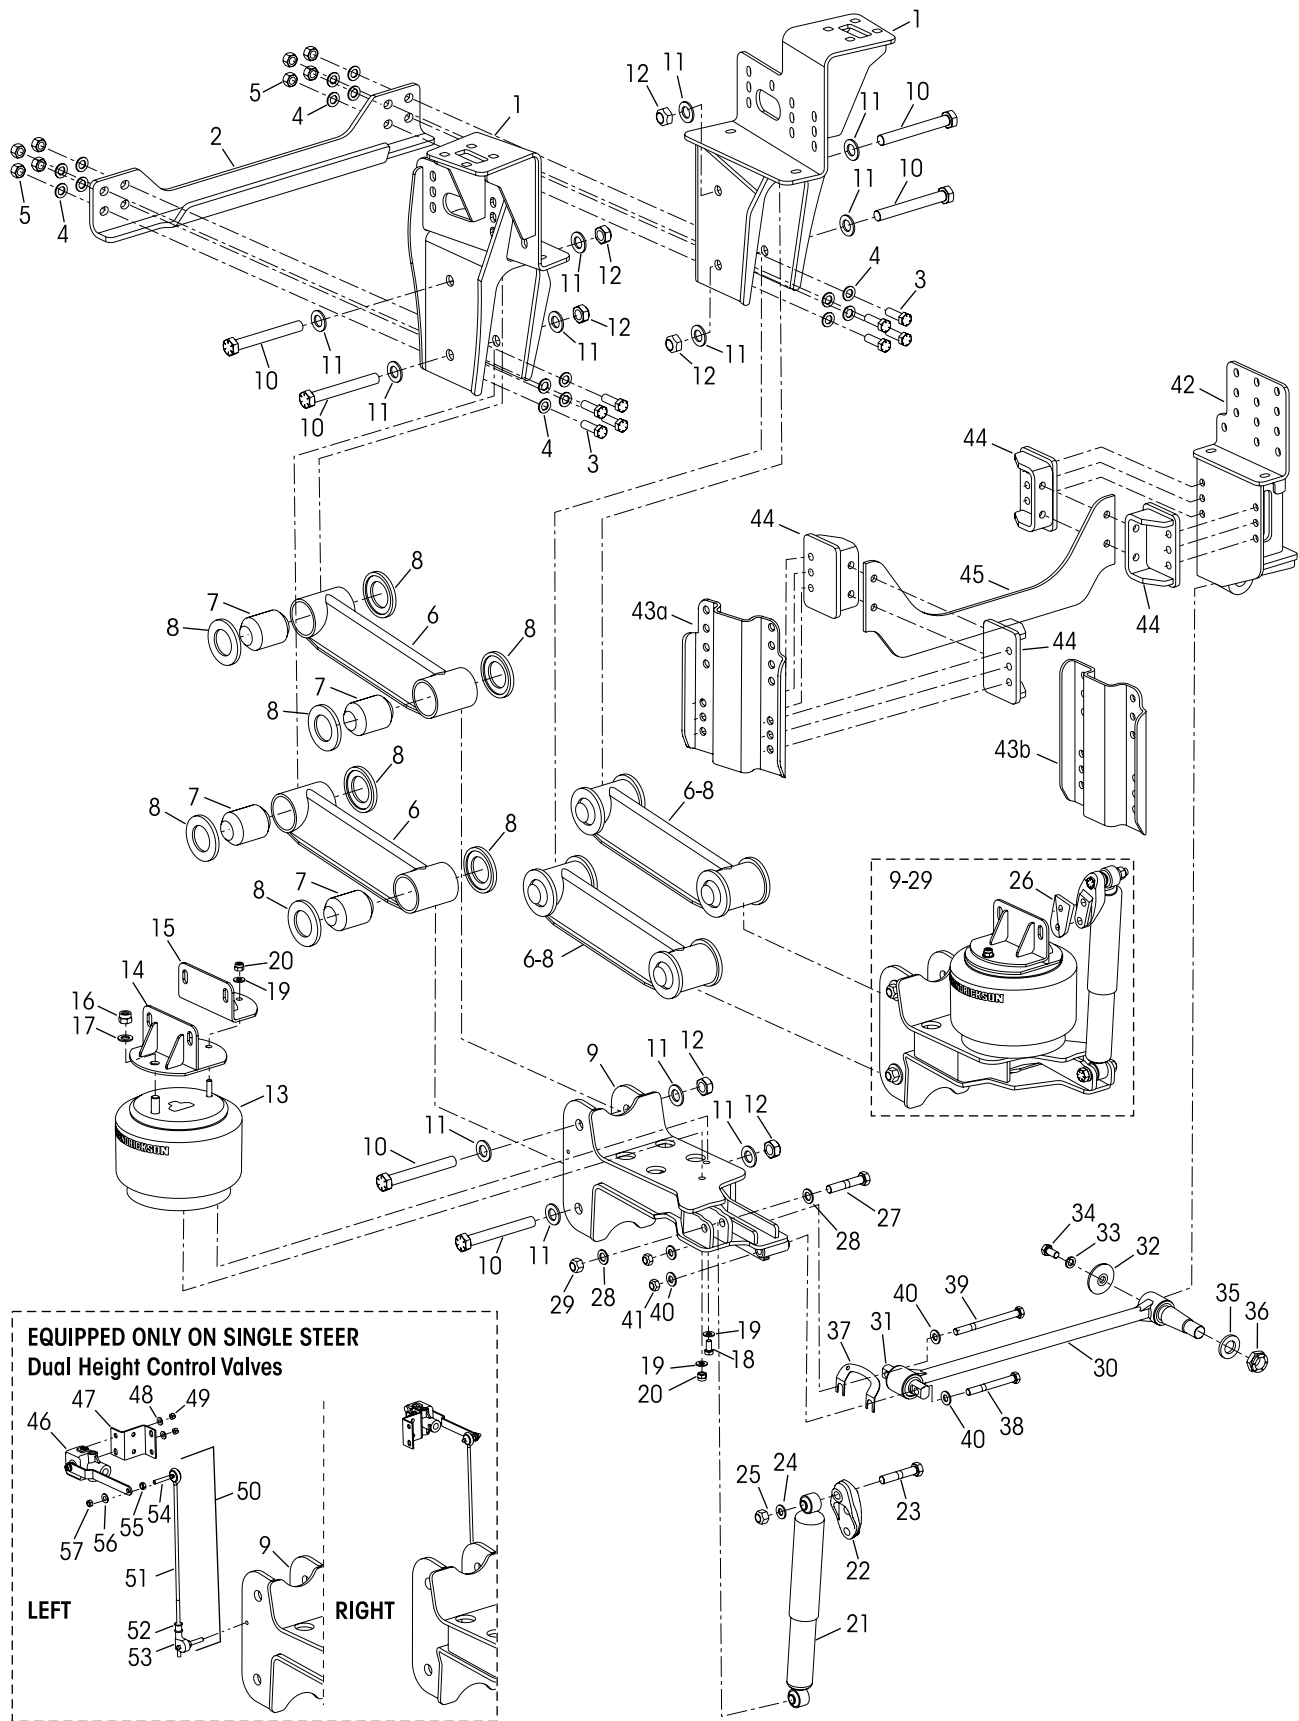

Twin Steer

Forward Front

Forward Rear

Twin Steer Forward Front and Single Steer

KEY NO.	PART NO.	DESCRIPTION	VEHICLE QTY.	KEY NO.	PART NO.	DESCRIPTION	VEHICLE QTY.
1		Frame Hanger		30	62350-760	Torque Rod Assembly, Includes Key Nos. 31-36	1
	68048-001	LHF	1	31		*Torque Rod Bushings	
	68048-002	RHF	1	32		*End Washer	
2	68050-000	Cross Member	1	33		*5/8" Lockwasher	
3	50764-007	3/4"-10 UNC x 2 1/2" Bolt	8	34		*5/8"-11 UNC x 1 1/4" Bolt	
4	22962-001	3/4" Washer	16	35		*1 1/4" Washer	
5	49842-000	3/4"-10 UNC Locknut	8	36		*1 1/4"-12 UNF Locknut	
6	59536-000	Beam Assembly, Includes Key No. 7	4	37	68387-000	Torque Rod Shim	As Req.
7	59528-001	Beam Bushing	8	38	32043-019	5/8"-11 UNC x 5 1/2" Hex Bolt	1
8	59803-000	Thrust Washer	16	39	32043-026	5/8"-11 UNC x 7 1/2" Hex Bolt	1
9		Axle Seat		40	22962-004	5/8"-Hardened Washer	4
	68036-000	LHF	1	41	47764-000	5/8"-11 UNC Locknut	2
	68038-002	RHF	1	42		Transverse Torque Rod Bracket	1
10	48941-002	1"-8 UNC x 8" Bolt	8		68667-000	For vehicles built after 04/09	
11	22962-008	1" Hardened Flat Washer	16	43		Cross Channel Frame Mounting Bracket	1
12	48942-000	1"-8 UNC Locknut	8	a	68639-000	For vehicles built after 04/09	
13	67793-002	Air Spring	2	b	68117-000	For vehicles built prior to 04/09	
14	67751-000	Outer Air Spring Mounting Bracket	2	44	68118-000	Cross Channel Bracket	4
15	67752-000	Inner Air Spring Mounting Bracket	2	45	68119-000	Cross Channel Plate	1
16	17700-015	3/4"-16 UNF Locknut	2	46	57977-000	Height Control Valve Assembly	2
17	22962-001	3/4" Washer	2			Includes Key Nos. 47-49	
18	24531-011	1/2"-13 UNC x 1" Bolt	2	47		*HCV Mounting Bracket	
19	22962-011	1/2"-Hardened Flat Washer	6	48		*1/4"-Hardened Washer	
20	17700-010	1/2"-13 UNC Nylocknut	4	49		*1/4"-20 UNC Locknut	
21	60665-005L	Shock Absorber	2	50	58994-010L	Height Control Valve Linkage Assembly,	2
22	67463-001	Upper Shock Bracket Assembly	2			Includes Key Nos. 51-57	
23	50764-010	3/4"-10 UNC x 4 1/4" Bolt	2	51		*Extension Rod	
24	22962-001	3/4"-Hardened Flat Washer	2	52		*Adjustment Valve Arm Joint	
25	49842-000	3/4"-10 UNC Locknut	2	53		*Valve Arm Clamp	
26	68623-000	Shock Bracket Spacer	1	54		*5/16"-18 UNC Valve Arm Stud	
27	50764-010	3/4"-10 UNC x 4 1/4" Bolt	2	55		*5/16"-18 UNC Locknut	
28	22962-001	3/4"-Hardened Flat Washer	4	56		*5/16"-Hardened Washer	
29	49842-000	3/4"-10 UNC Locknut	2	57		*5/16"-18 UNC Locknut	